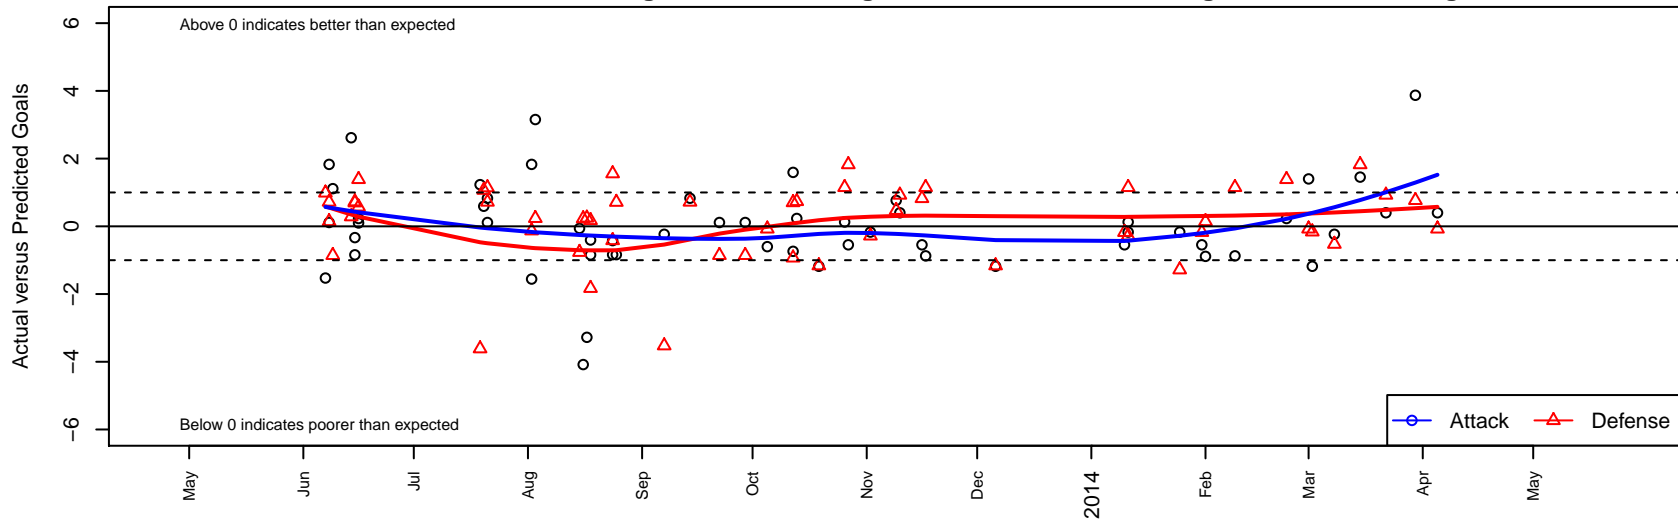

Eastside FC Red G02
Dots are actual minus expected GF (blue circles) and GA (red triangles).
Blue line is smoothed change in attack strength. Red is smoothed change in defense strength.